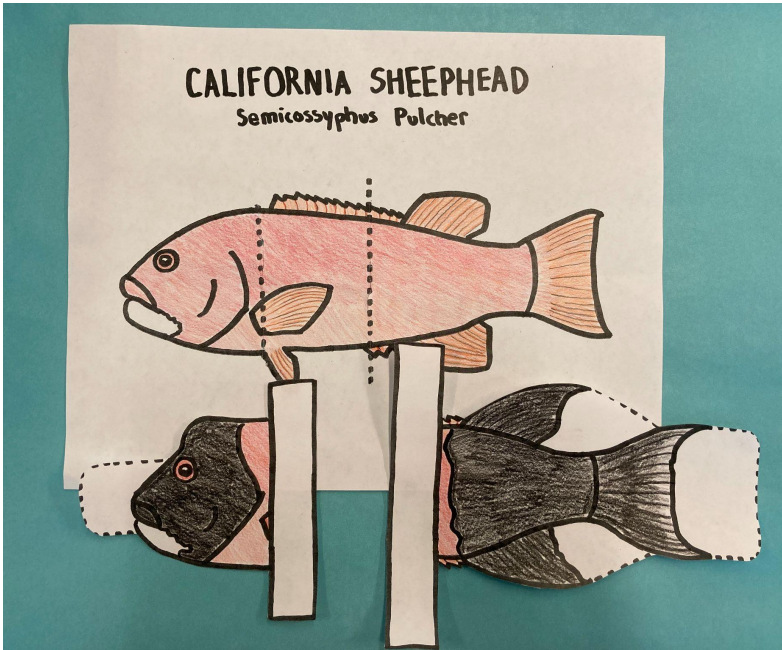

Shifting Sheephead

California sheephead live off the coast of Southern California and Mexico. Like other fish in the wrasse family, they are all born female. However, when males are scarce and they're big enough, some of them will actually *become* male! This process can take between two weeks and several months and not only changes their sex, but their colors, size, and the shape of their head. Create a paper slider that demonstrates the female sheephead's transition to male.

Materials

Scissors
Print out templates (page 3 and 4)
Crayons or colored pencils

Directions

1. **Print out** the coloring templates on page 3 and 4 on separate pieces of paper.
2. **Color in** the fish on both templates. Look at the reference photos on page 2 or do your own research to decide how you want to color. The female sheephead coloring sheet is the fish on page 3, and the male is the divided fish on page 4.
 - a. *Optional:* Add a background around the female sheephead. For example, draw and color in the kelp forest habitat where these fish usually live.
3. **Cut out** the two male sheephead pieces from page 4. Cut along the outside border and the dotted lines to ensure that you have easy-to-pull tabs.

4. **Cut along** the dotted lines on the female sheephead, making sure to only cut the dotted lines in the middle of the paper. To make this easier, gently fold the page in half and start the cut at the crease.
5. **Insert** the male sheephead pieces into the openings you just cut across the female sheephead one at a time, pull-tab first.
6. **You're done!** You've demonstrated some of the visible changes a female sheephead goes through as it transitions to become a male. What differences do you notice between the two? In addition to the changes you see here, the male sheephead will grow much larger and exhibit more territorial behavior.

CALIFORNIA
ACADEMY OF
SCIENCES

CALIFORNIA SHEEPHEAD

Semicossyphus pulcher