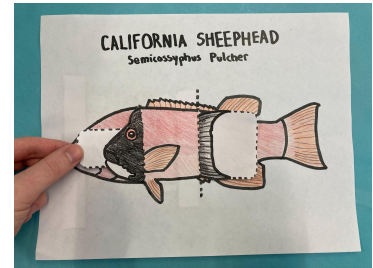

Shifting Sheephead

California sheephead live off the coast of Southern California and Mexico. Like other fish in the wrasse family, they are all born female. However, when males are scarce and they're big enough, some of them will actually *become* male! This process can take between two weeks and several months and not only changes their sex, but their colors, size, and the shape of their head. Create a paper slider that demonstrates the female sheephead's transition to male.

Materials

Scissors
Print out templates (page 3 and 4)
Crayons or colored pencils

Directions

1. **Print out** the coloring templates on page 3 and 4 on separate pieces of paper.
2. **Color in** the fish on both templates. Look at the reference photos on page 2 or do your own research to decide how you want to color. The female sheephead coloring sheet is the fish on page 3, and the male is the divided fish on page 4.
 - a. *Optional:* Add a background around the female sheephead. For example, draw and color in the kelp forest habitat where these fish usually live.
3. **Cut out** the two male sheephead pieces from page 4. Cut along the outside border and the dotted lines to ensure that you have easy-to-pull tabs.

4. **Cut along** the dotted lines on the female sheephead, making sure to only cut the dotted lines in the middle of the paper. To make this easier, gently fold the page in half and start the cut at the crease.
5. **Insert** the male sheephead pieces into the openings you just cut across the female sheephead one at a time, pull-tab first.
6. **You're done!** You've demonstrated some of the visible changes a female sheephead goes through as it transitions to become a male. What differences do you notice between the two? In addition to the changes you see here, the male sheephead will grow much larger and exhibit more territorial behavior.

CALIFORNIA
ACADEMY OF
SCIENCES

CALIFORNIA SHEEPHEAD

Semicossyphus pulcher