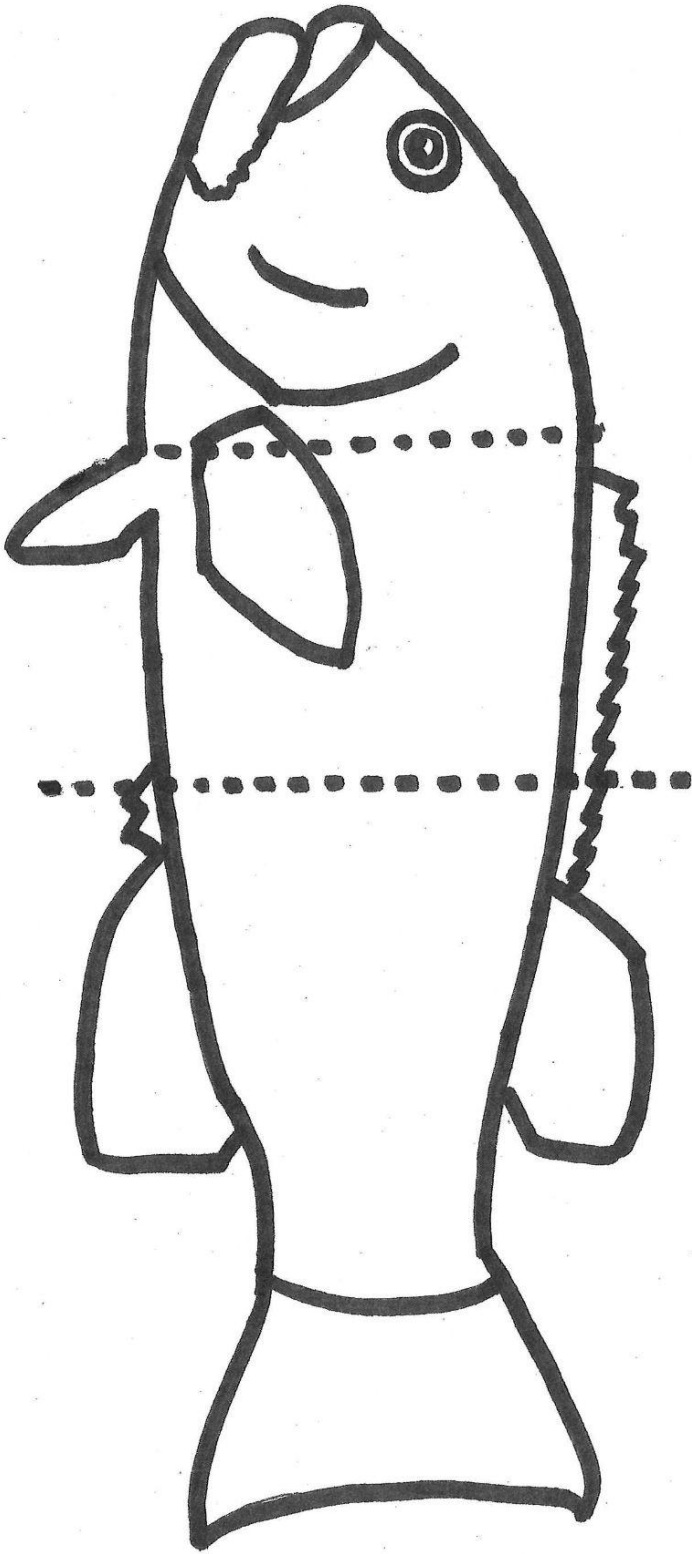

CALIFORNIA
ACADEMY OF
SCIENCES

CALIFORNIA SHEEPHEAD

Semicossyphus pulcher