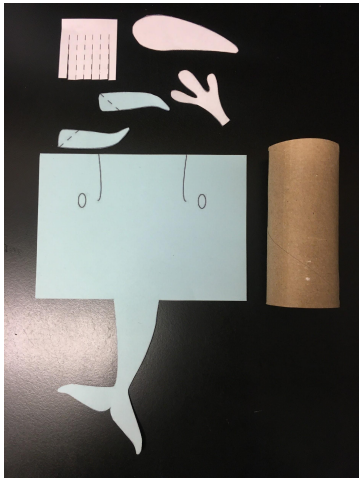

Mama Whale

2. **Cut** out the templates.

Baby Whale