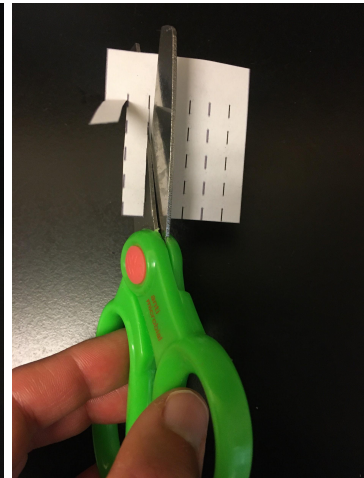

## Materials

- 1 paper towel tube
- 1 toilet paper tube
- Crayons or markers
- Tape or glue
- Scissors
- 4 sheets of paper (3 blue optional)
- Print-out templates (page 4-7)
  - Baby whale page 4
  - Mama whale pages 5-6
  - Extra pieces page 7

## Directions

1. Print whale templates: pages 4-6 on blue paper if desired, page 7 on white paper.

2. **Cut** out the templates.

Baby Whale

Mama Whale

Baleen

3. **Color** whales as desired.

4. **Assemble** Baby Blue Whale

- a. **Wrap** the body around a toilet paper tube.
- b. **Glue** or **tape** in place.
- c. **Glue** or **tape** the tummy in the middle of the body.
- d. **Fold** fins on dotted lines.
- e. **Glue** or **tape** fins on either side of the whale's body.
- f. **Glue** or **tape** tummy on the bottom of the whale's body.
- g. **Glue** or **tape** the water spout on top of the whale.
- h. **Glue** or **tape** the baleen inside the tube at the whale's mouth.

5. **Assemble** Mama Blue Whale

- a. **Wrap** the body with the face around a paper towel tube.
- b. **Glue** or **tape** in place.
- c. **Wrap** the body with the tail around the bottom of the paper towel tube.
- d. **Glue** or **tape** the tummy in the middle of the body.
- e. **Fold** fins on dotted lines.
- f. **Glue** or **tape** fins on either side of the whale's body.
- g. **Glue** or **tape** tummy on the bottom of the whale's body.
- h. **Glue** or **tape** the water spout inside the tube on the top of the whale.
- i. **Glue** or **tape** the baleen inside the tube at the whale's mouth.