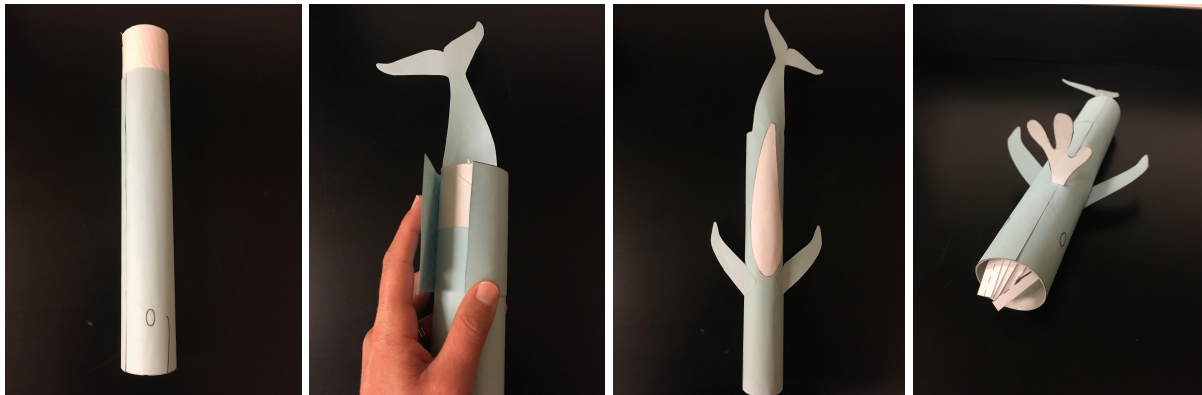

## Directions

1. Print whale templates: pages 4-6 on blue paper if desired, page 7 on white paper.

2. **Cut** out the templates.

Baby Whale

Mama Whale

Baleen

3. **Color** whales as desired.

4. **Assemble** Baby Blue Whale

- a. **Wrap** the body around a toilet paper tube.
- b. **Glue** or **tape** in place.
- c. **Glue** or **tape** the tummy in the middle of the body.
- d. **Fold** fins on dotted lines.
- e. **Glue** or **tape** fins on either side of the whale's body.
- f. **Glue** or **tape** tummy on the bottom of the whale's body.
- g. **Glue** or **tape** the water spout on top of the whale.
- h. **Glue** or **tape** the baleen inside the tube at the whale's mouth.

5. **Assemble** Mama Blue Whale

- a. **Wrap** the body with the face around a paper towel tube.
- b. **Glue** or **tape** in place.
- c. **Wrap** the body with the tail around the bottom of the paper towel tube.
- d. **Glue** or **tape** the tummy in the middle of the body.
- e. **Fold** fins on dotted lines.
- f. **Glue** or **tape** fins on either side of the whale's body.
- g. **Glue** or **tape** tummy on the bottom of the whale's body.
- h. **Glue** or **tape** the water spout inside the tube on the top of the whale.
- i. **Glue** or **tape** the baleen inside the tube at the whale's mouth.