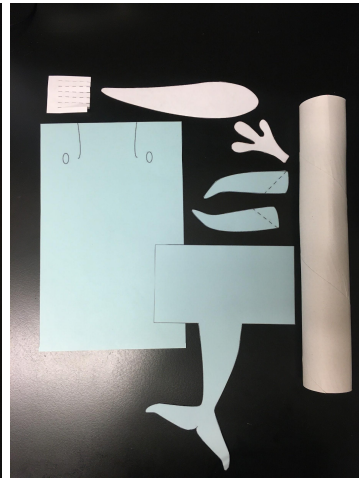

## Materials

- 1 paper towel tube
- 1 toilet paper tube
- Crayons or markers
- Tape or glue
- Scissors
- 4 sheets of paper (3 blue optional)
- Print-out templates (page 4-7)
  - Baby whale page 4
  - Mama whale pages 5-6
  - Extra pieces page 7

## Directions

1. Print whale templates: pages 4-6 on blue paper if desired, page 7 on white paper.

2. **Cut** out the templates.

Baby Whale

Mama Whale

Baleen

3. **Color** whales as desired.

4. **Assemble** Baby Blue Whale

- a. **Wrap** the body around a toilet paper tube.
- b. **Glue** or **tape** in place.
- c. **Glue** or **tape** the tummy in the middle of the body.
- d. **Fold** fins on dotted lines.
- e. **Glue** or **tape** fins on either side of the whale's body.
- f. **Glue** or **tape** tummy on the bottom of the whale's body.
- g. **Glue** or **tape** the water spout on top of the whale.
- h. **Glue** or **tape** the baleen inside the tube at the whale's mouth.

5. **Assemble** Mama Blue Whale

- a. **Wrap** the body with the face around a paper towel tube.
- b. **Glue** or **tape** in place.
- c. **Wrap** the body with the tail around the bottom of the paper towel tube.
- d. **Glue** or **tape** the tummy in the middle of the body.
- e. **Fold** fins on dotted lines.
- f. **Glue** or **tape** fins on either side of the whale's body.
- g. **Glue** or **tape** tummy on the bottom of the whale's body.
- h. **Glue** or **tape** the water spout inside the tube on the top of the whale.
- i. **Glue** or **tape** the baleen inside the tube at the whale's mouth.